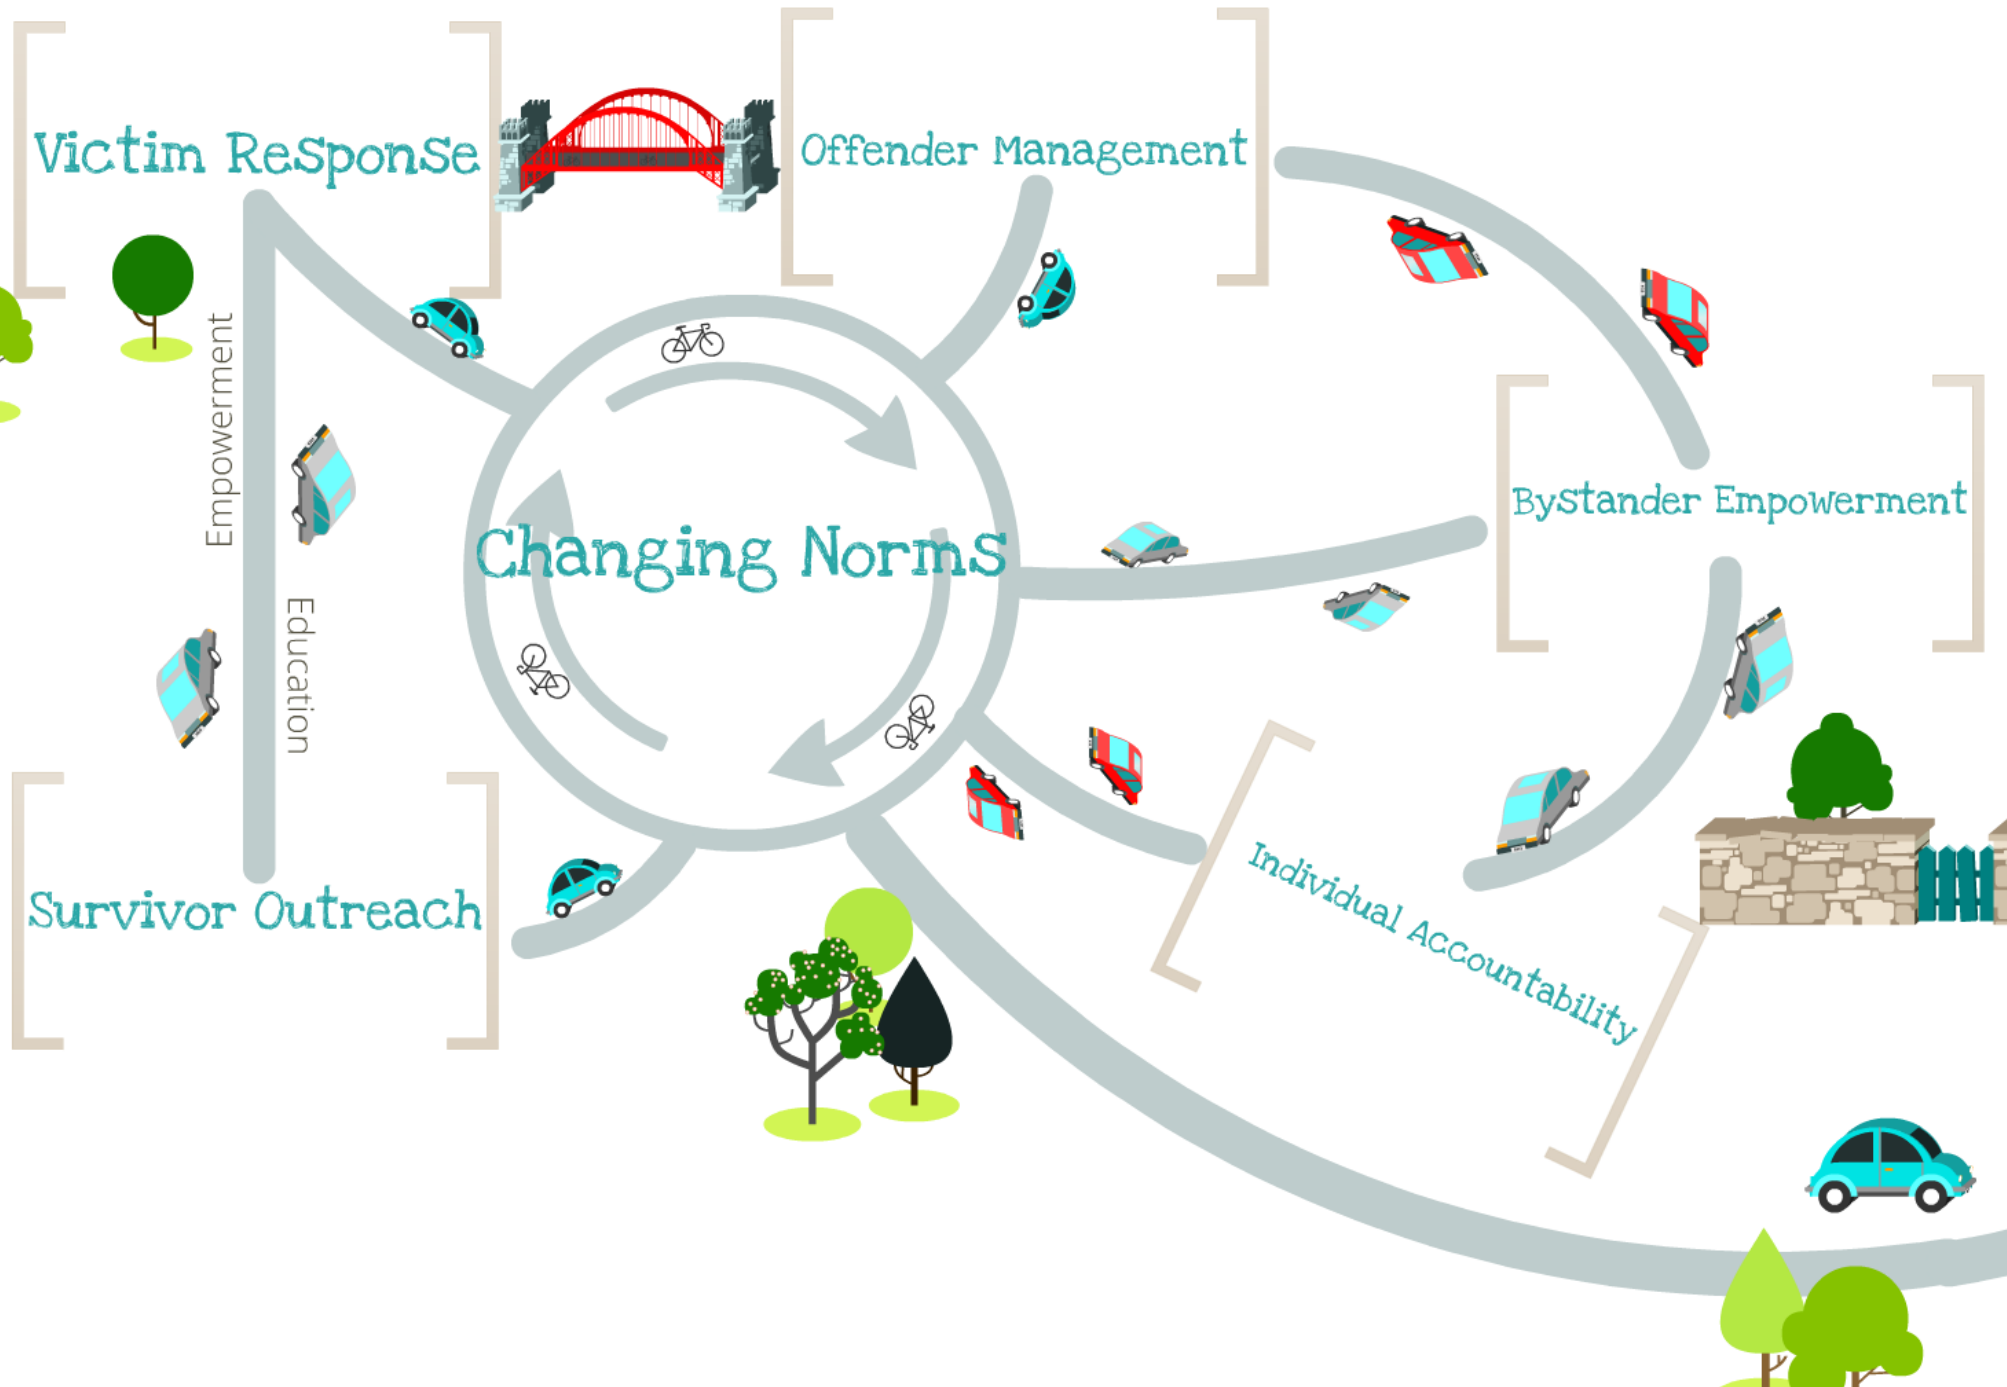

Road Map For Preventing Sexual Violence

Road Map For Preventing Sexual Violence

Patriarchy

Oppression

Rape Culture

Family

Attitudes

Media

Policy

School

Norms

Sexual Assault Epidemic

We Are Here

Changing Norms

Victim Response

nt

Empowerment

Education

Survivor Outreach

Education

Survivor Outreach

Offender Management

A stylized illustration of a road with a grey center line and light grey lanes. A red car is driving on the top lane, and a grey car is driving on the bottom lane. A green bush is in the bottom right corner. The text 'Bystander Empowerment' is centered in a teal, hand-drawn font, enclosed in large, light brown square brackets. There are also some partial car icons at the top left and bottom left corners.

Bystander Empowerment

Individual Accountability

Changing Norms

Individual Prevention

Community Accountability

Policy

Pro-Social Culture

Global SA Prevention