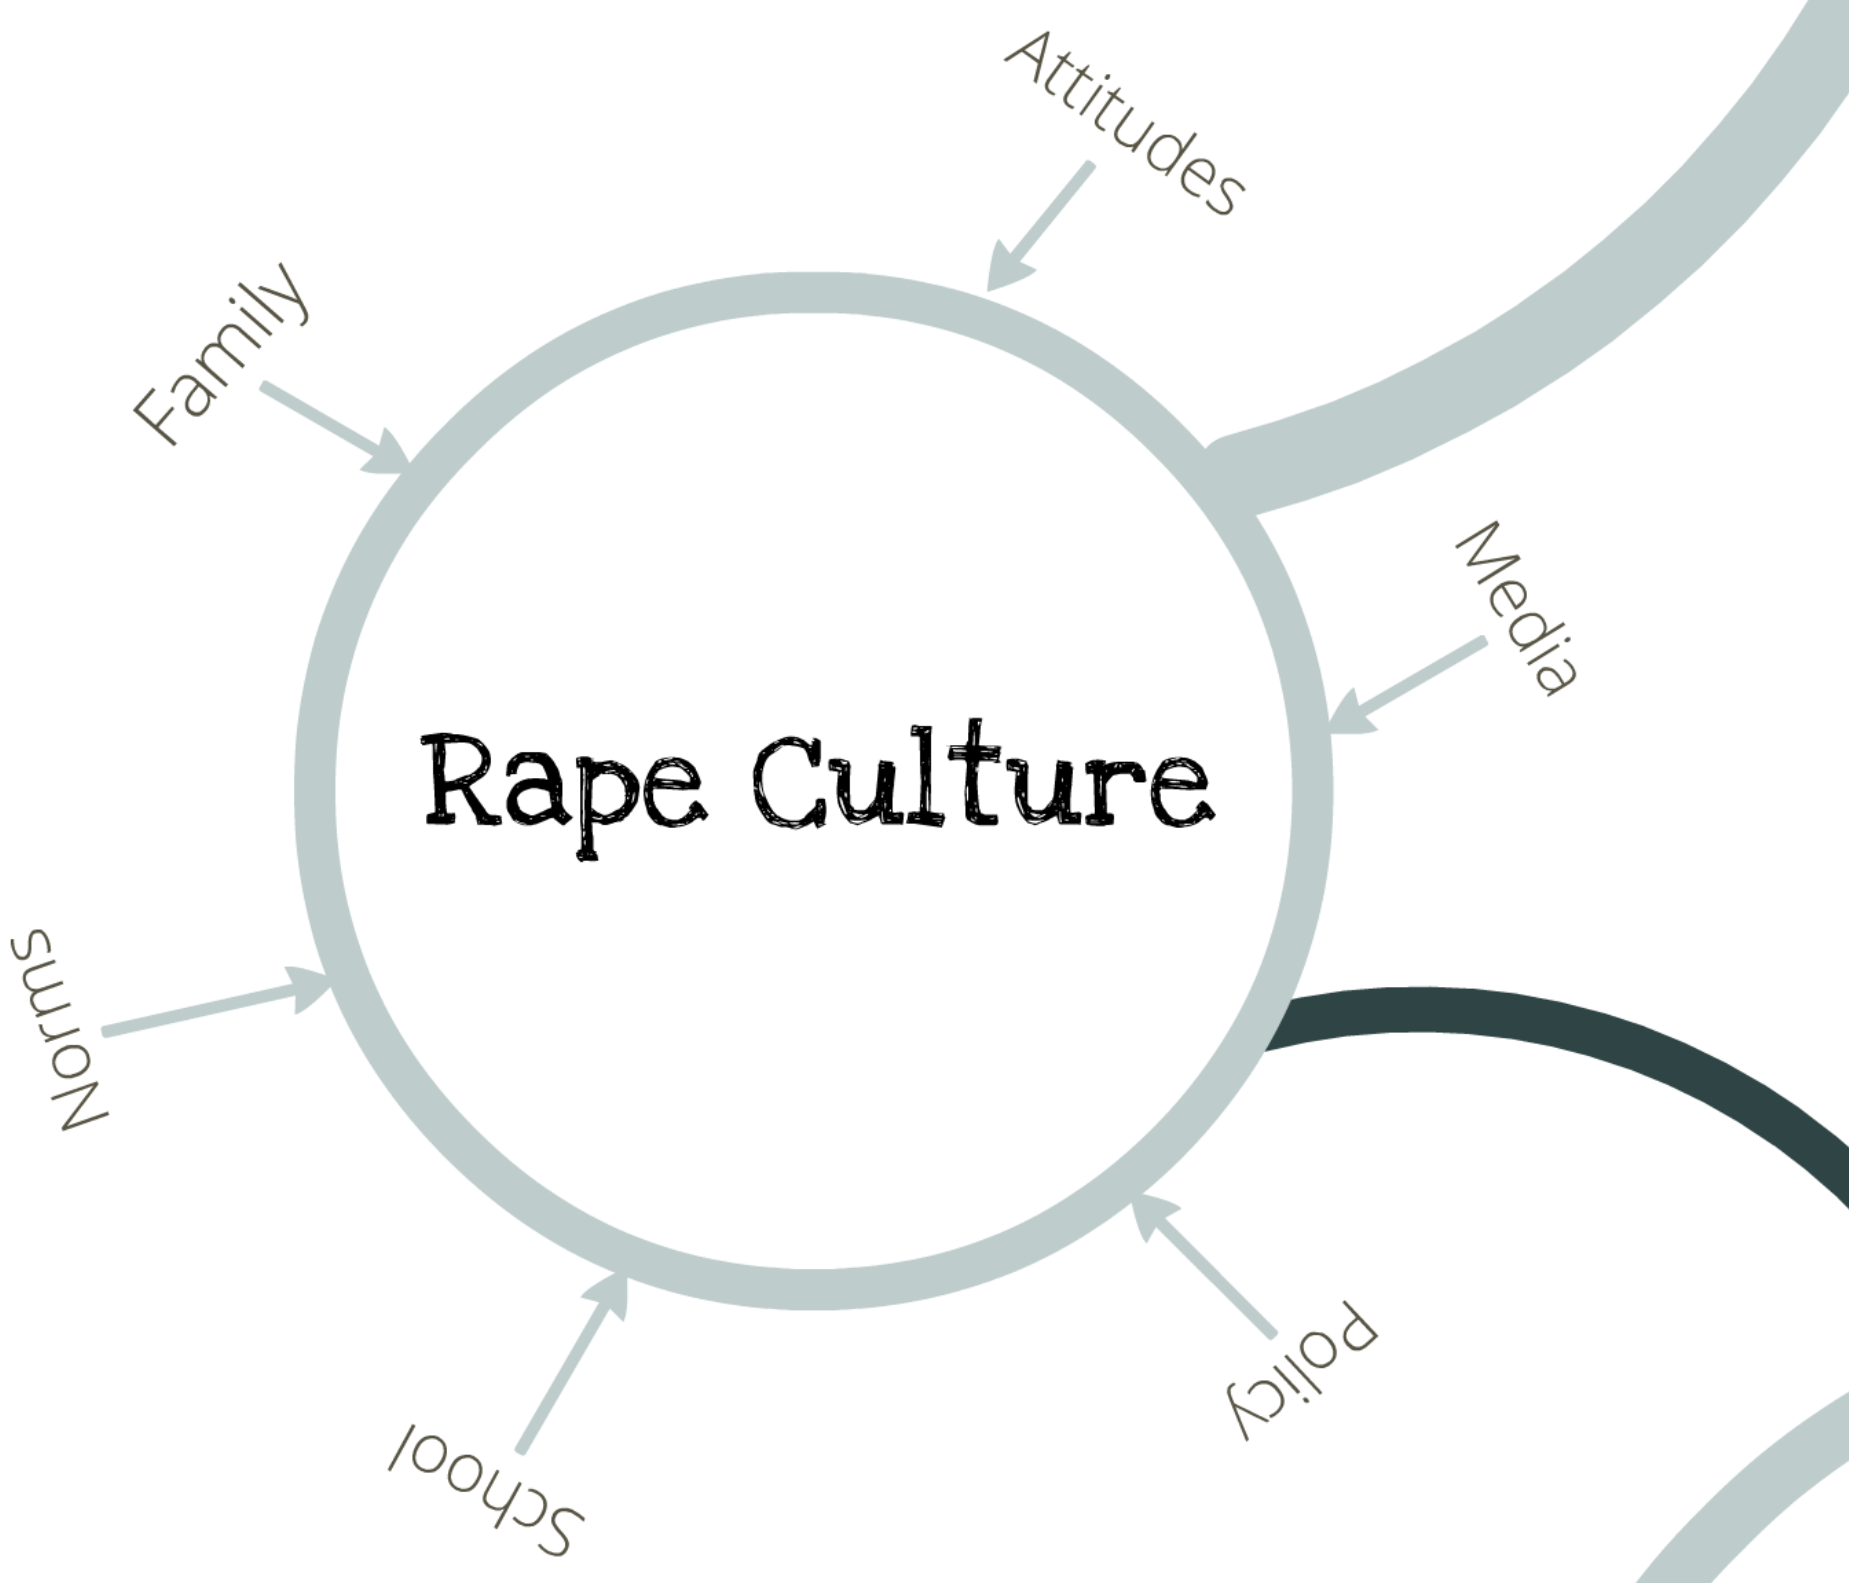

Road Map For Preventing Sexual Violence

Road Map For Preventing Sexual Violence

Patriarchy

Oppression

Rape Culture

Family

Attitudes

Media

Policy

School

Norms

Sexual Assault Epidemic

We Are Here

Changing Norms

Victim Response

nt

Empowerment

Education

Survivor Outreach

Education

Survivor Outreach

Offender Management

A stylized illustration of a road with a grey center line and light grey lanes. A red car is driving on the top lane, and a grey car is driving on the bottom lane. A green bush is in the bottom right corner. The text 'Bystander Empowerment' is centered in a teal, hand-drawn font, enclosed in large, light brown square brackets. There are also some partial car icons at the top left and bottom left corners.

Bystander Empowerment

Individual Accountability

Changing Norms

Individual Prevention

Community Accountability

Policy

Pro-Social Culture

Global SA Prevention