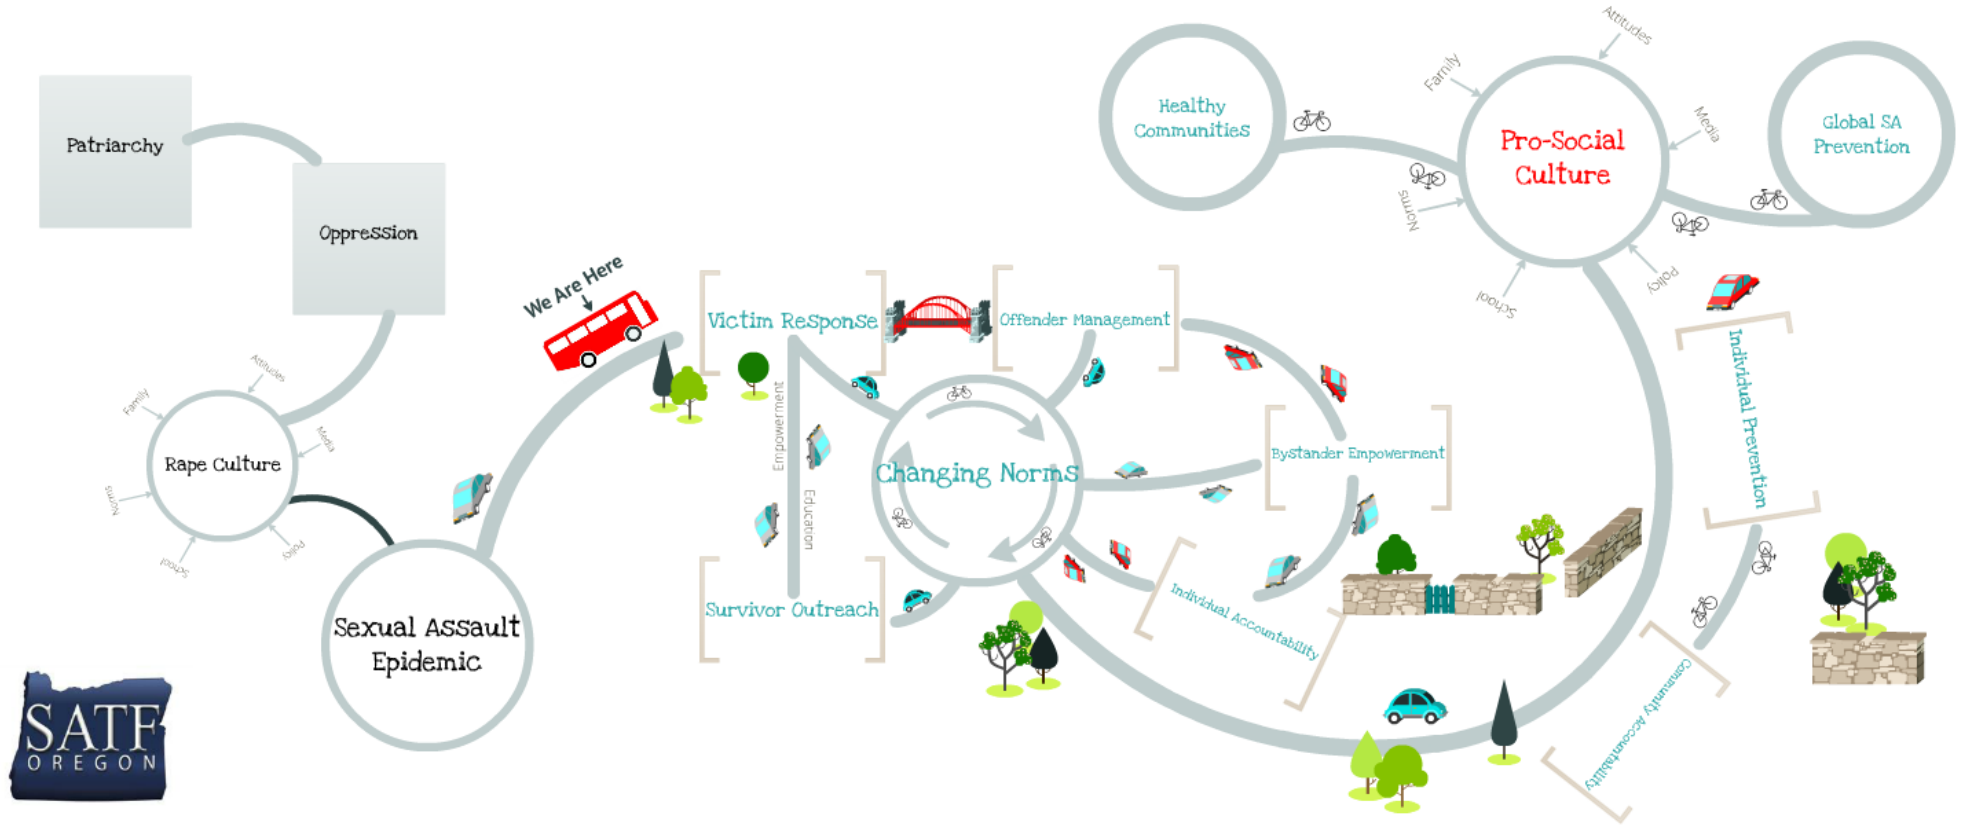

Road Map For Preventing Sexual Violence

Road Map For Preventing Sexual Violence

Patriarchy

Oppression

Rape Culture

Family

Attitudes

Media

Policy

School

Norms

Sexual Assault Epidemic

We Are Here

Changing Norms

Victim Response

nt

Empowerment

Education

Survivor Outreach

Education

Survivor Outreach

Offender Management

A stylized illustration of a road with a grey center line and light grey lanes. A red car is driving on the top lane, and a grey car is driving on the bottom lane. A green bush is in the bottom right corner. The text 'Bystander Empowerment' is centered in a teal, hand-drawn font, enclosed in large, light brown square brackets. There are also some partial car icons at the top left and bottom left corners.

Bystander Empowerment

Individual Accountability

Changing Norms

Individual Prevention

Community Accountability

Policy

Pro-Social Culture

Global SA Prevention